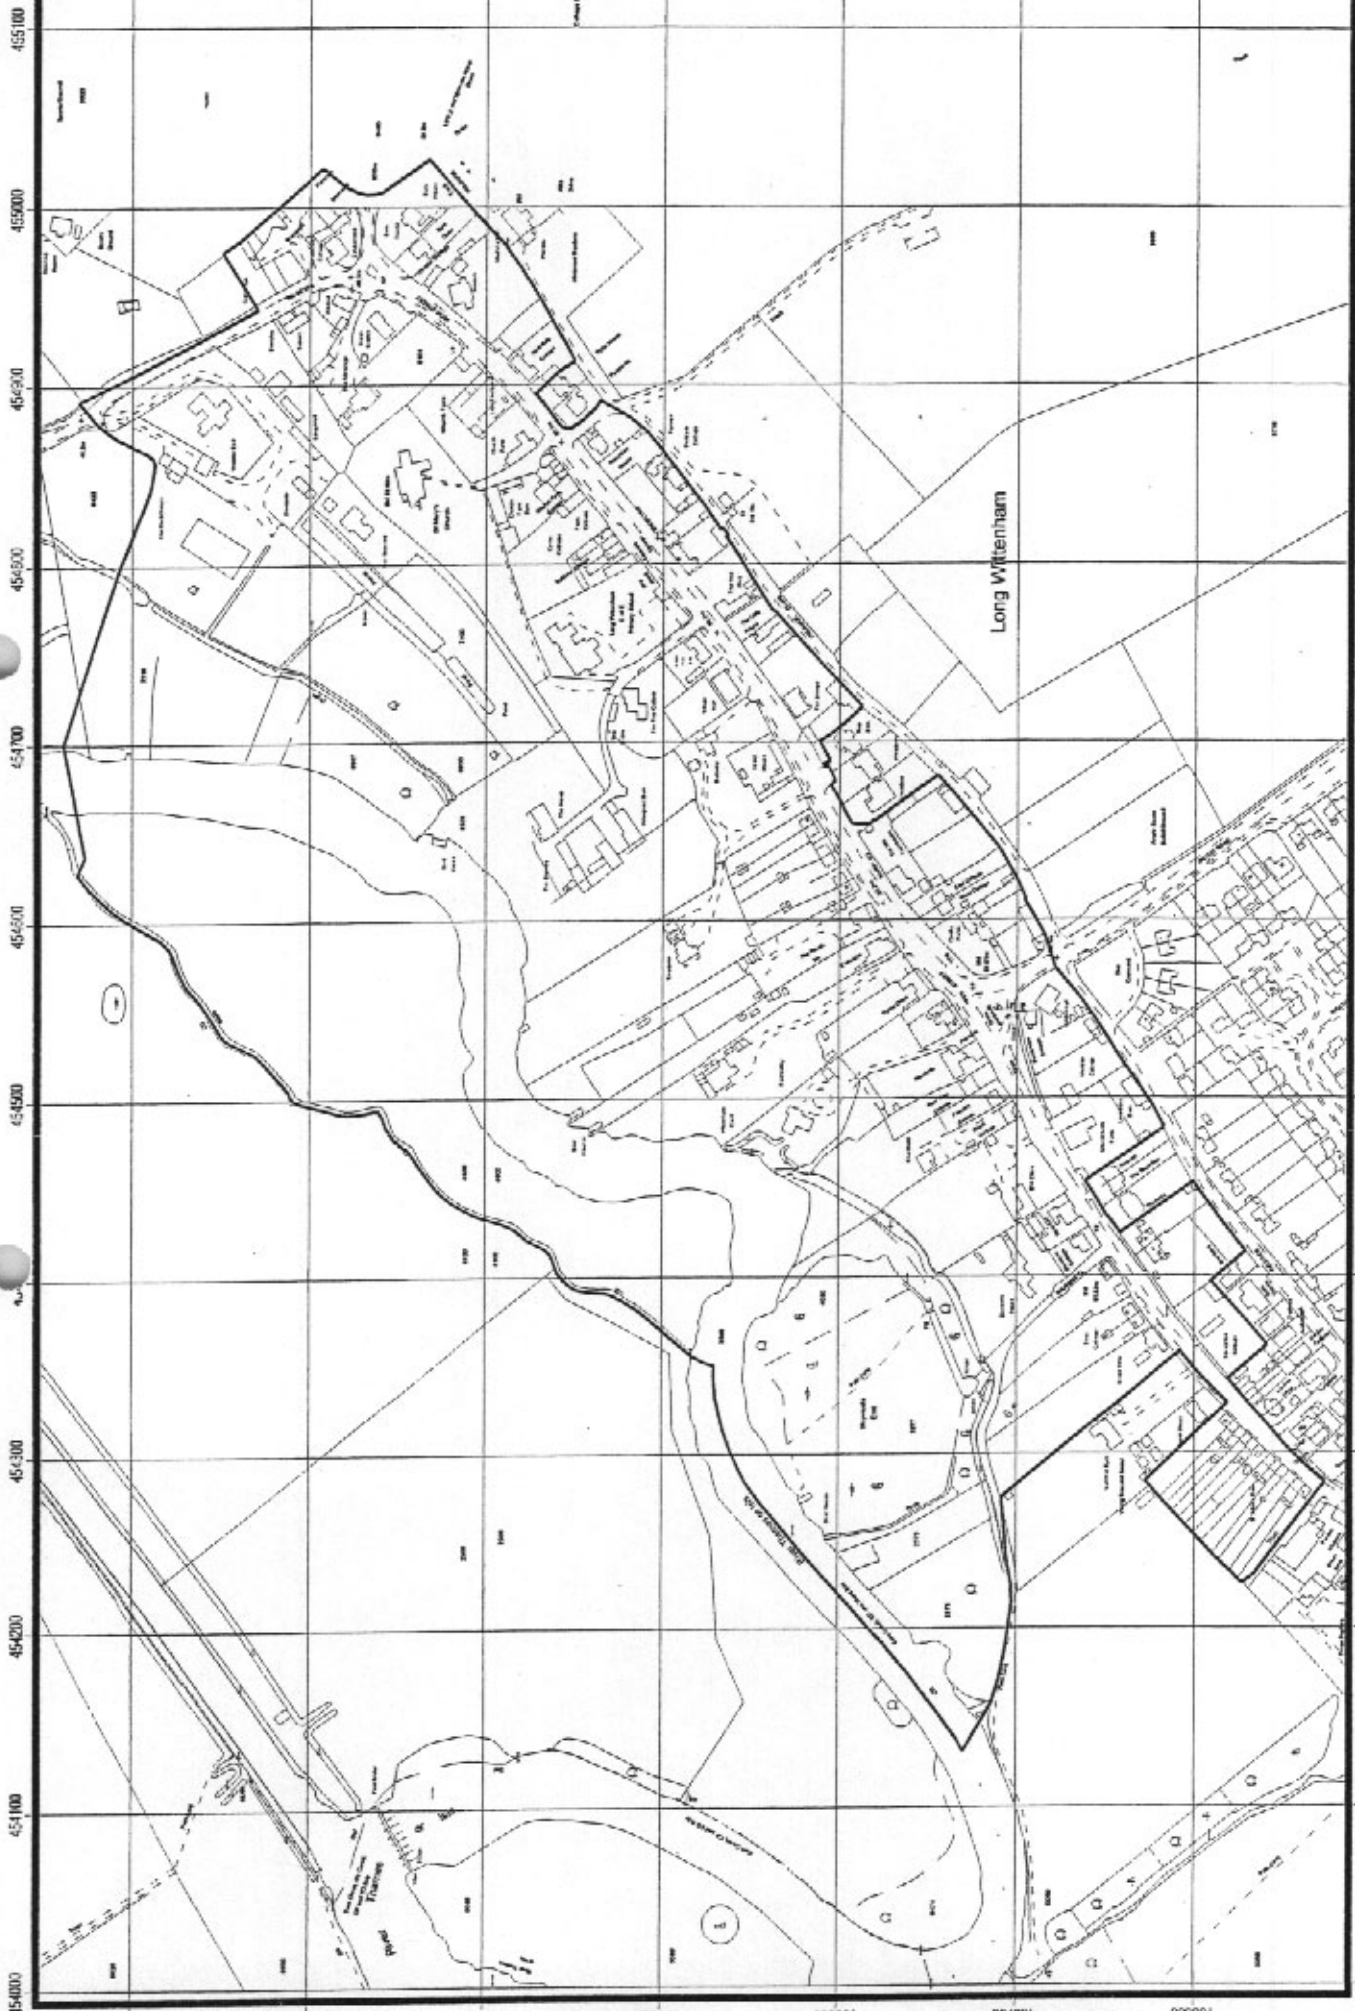

194200 194100 194000 193900 193800 193700 193600

LONG WITTENHAM Conservation Area

1:43000 50 0 50 100 Meters

454000 454100 454200 454300 454400 454500 454600 454700 454800 454900 455000 455100

Reproduced from the Ordnance Survey map with the permission of the Controller of Her Majesty's Stationery Office (HMSO). © Crown copyright. Use for non-reproduction purposes only. No further copies may be made.

Designated 16/12/1970

LONG WITTENHAM Conservation Area