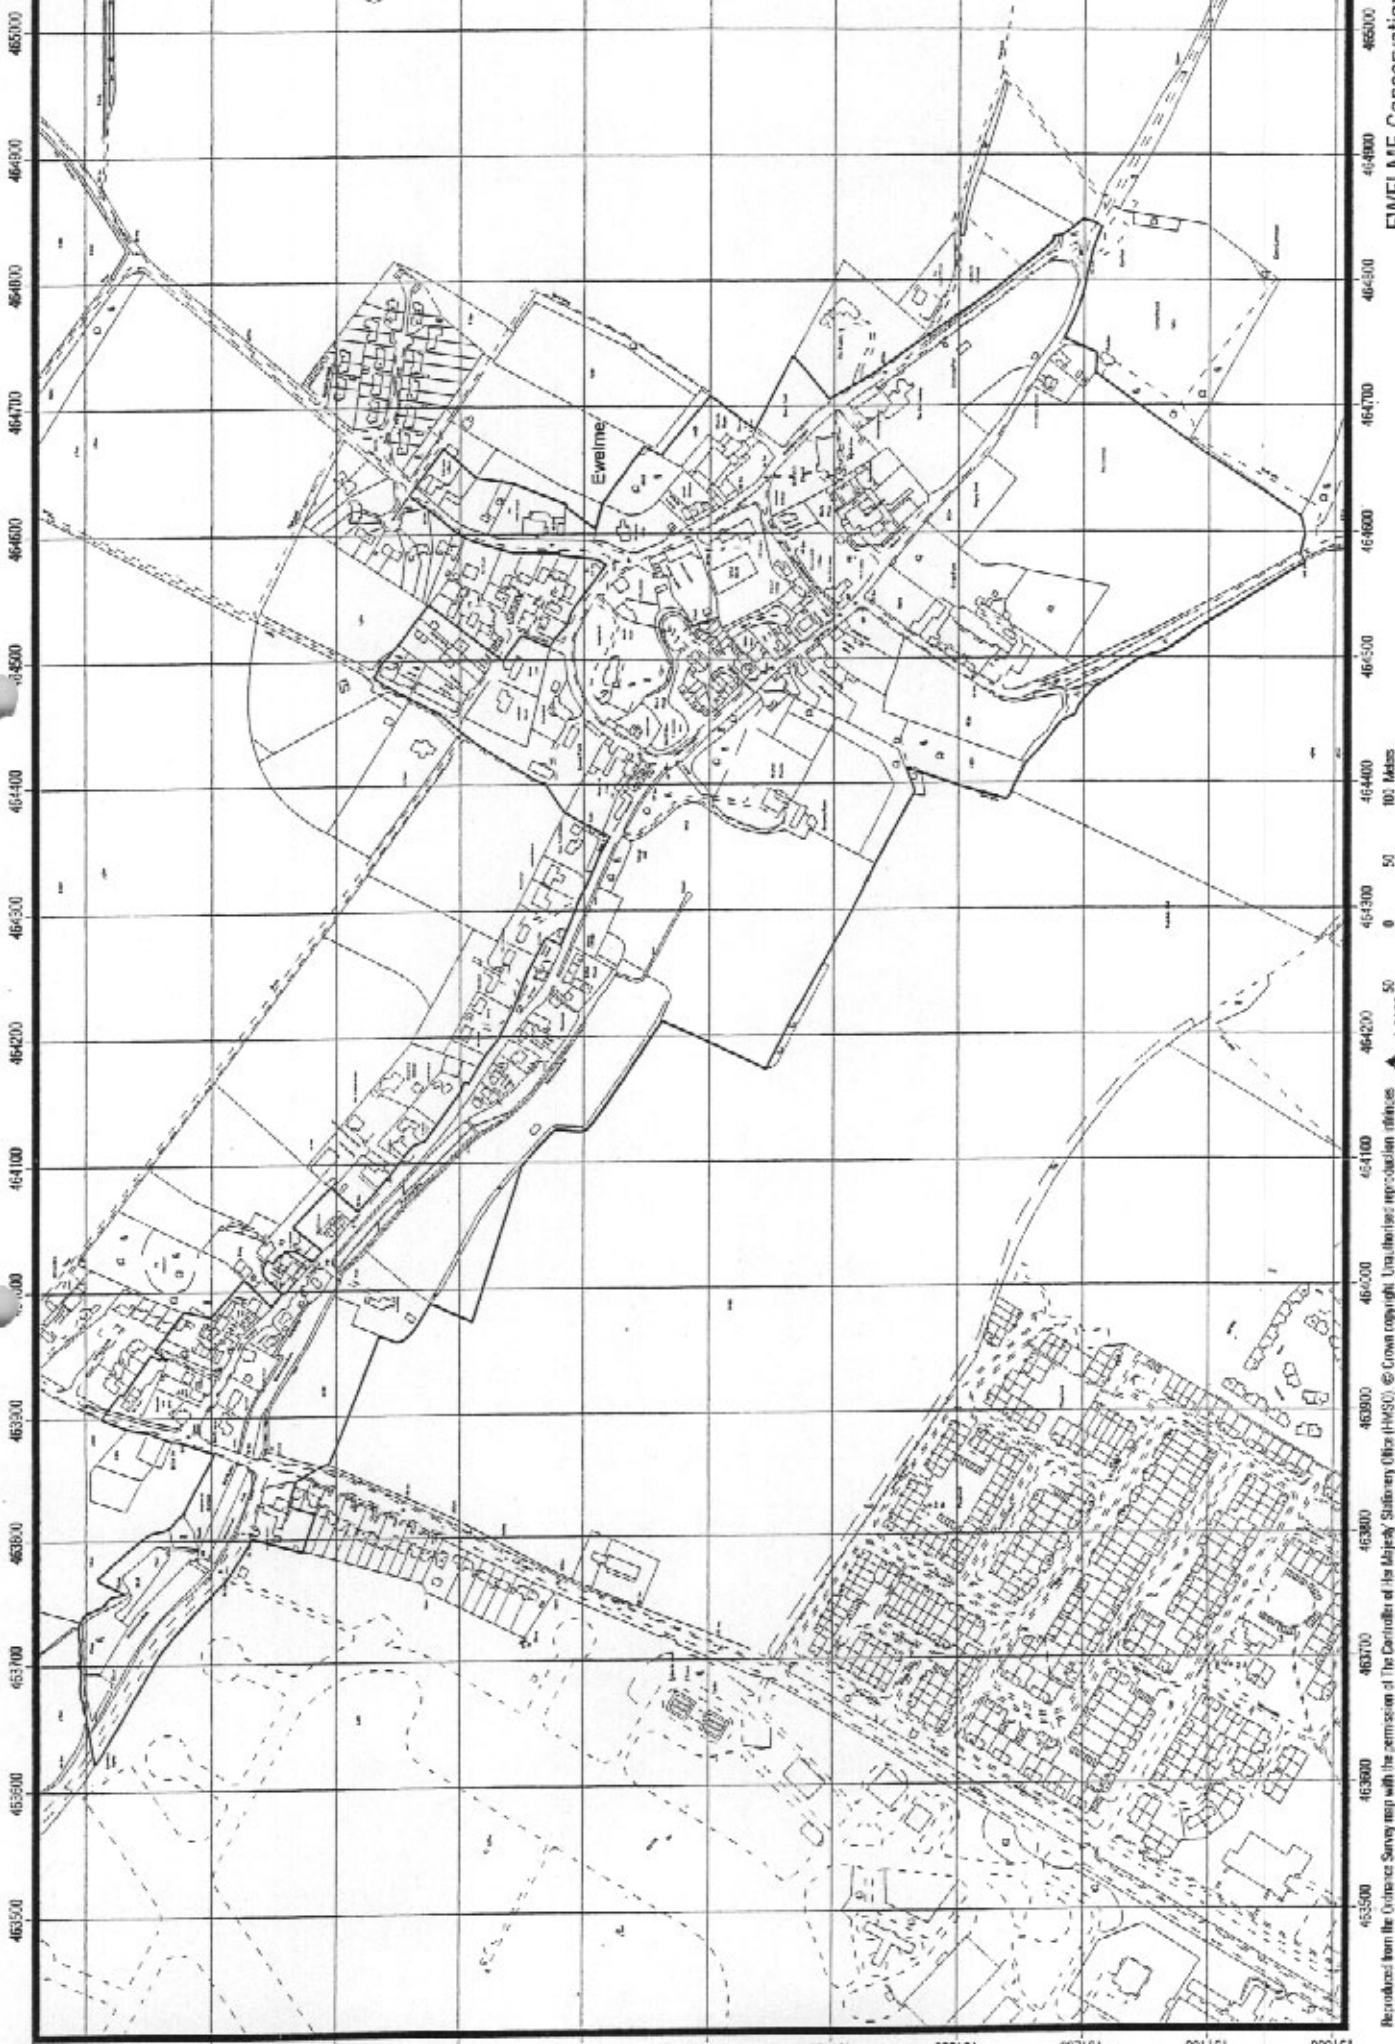

192000 191900 191800 191700 191600 191500 191400 191300 191200 191100 191000

EWEELME Conservation Area

100 Metres

Designated 23/05/1978, Amended 23/04/1991

EWEELME Conservation Area