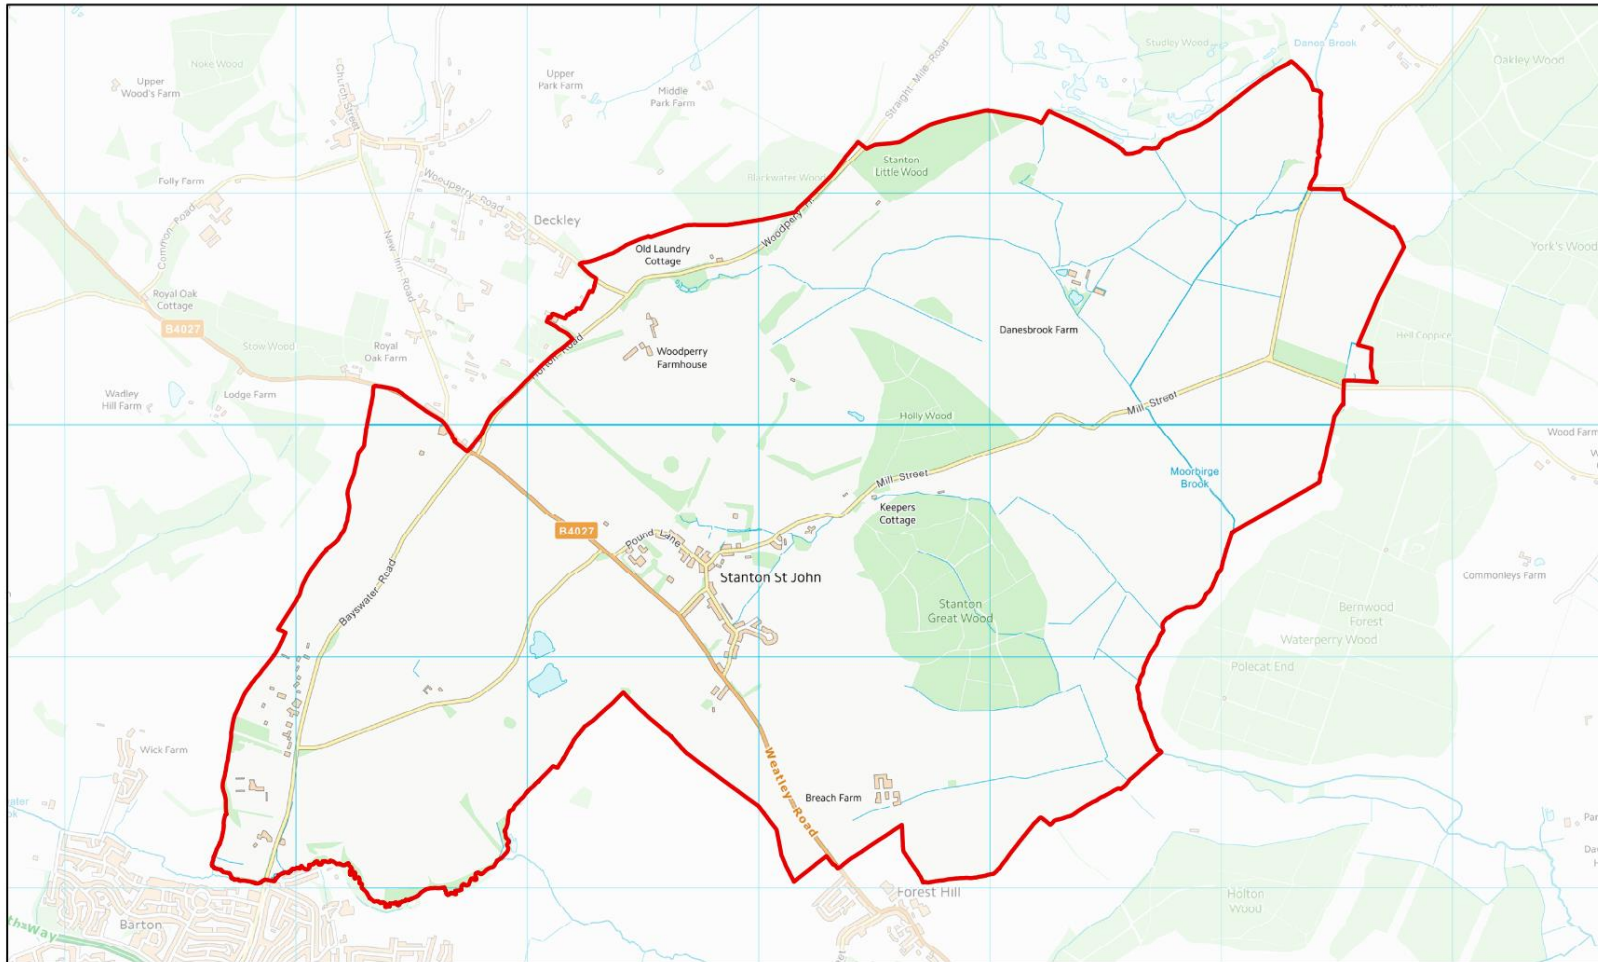

Map 1 Stanton St John Neighbourhood Plan Area

Stanton St John Neighbourhood Plan Area

Contains Ordnance Survey data © Crown copyright and database right 2017