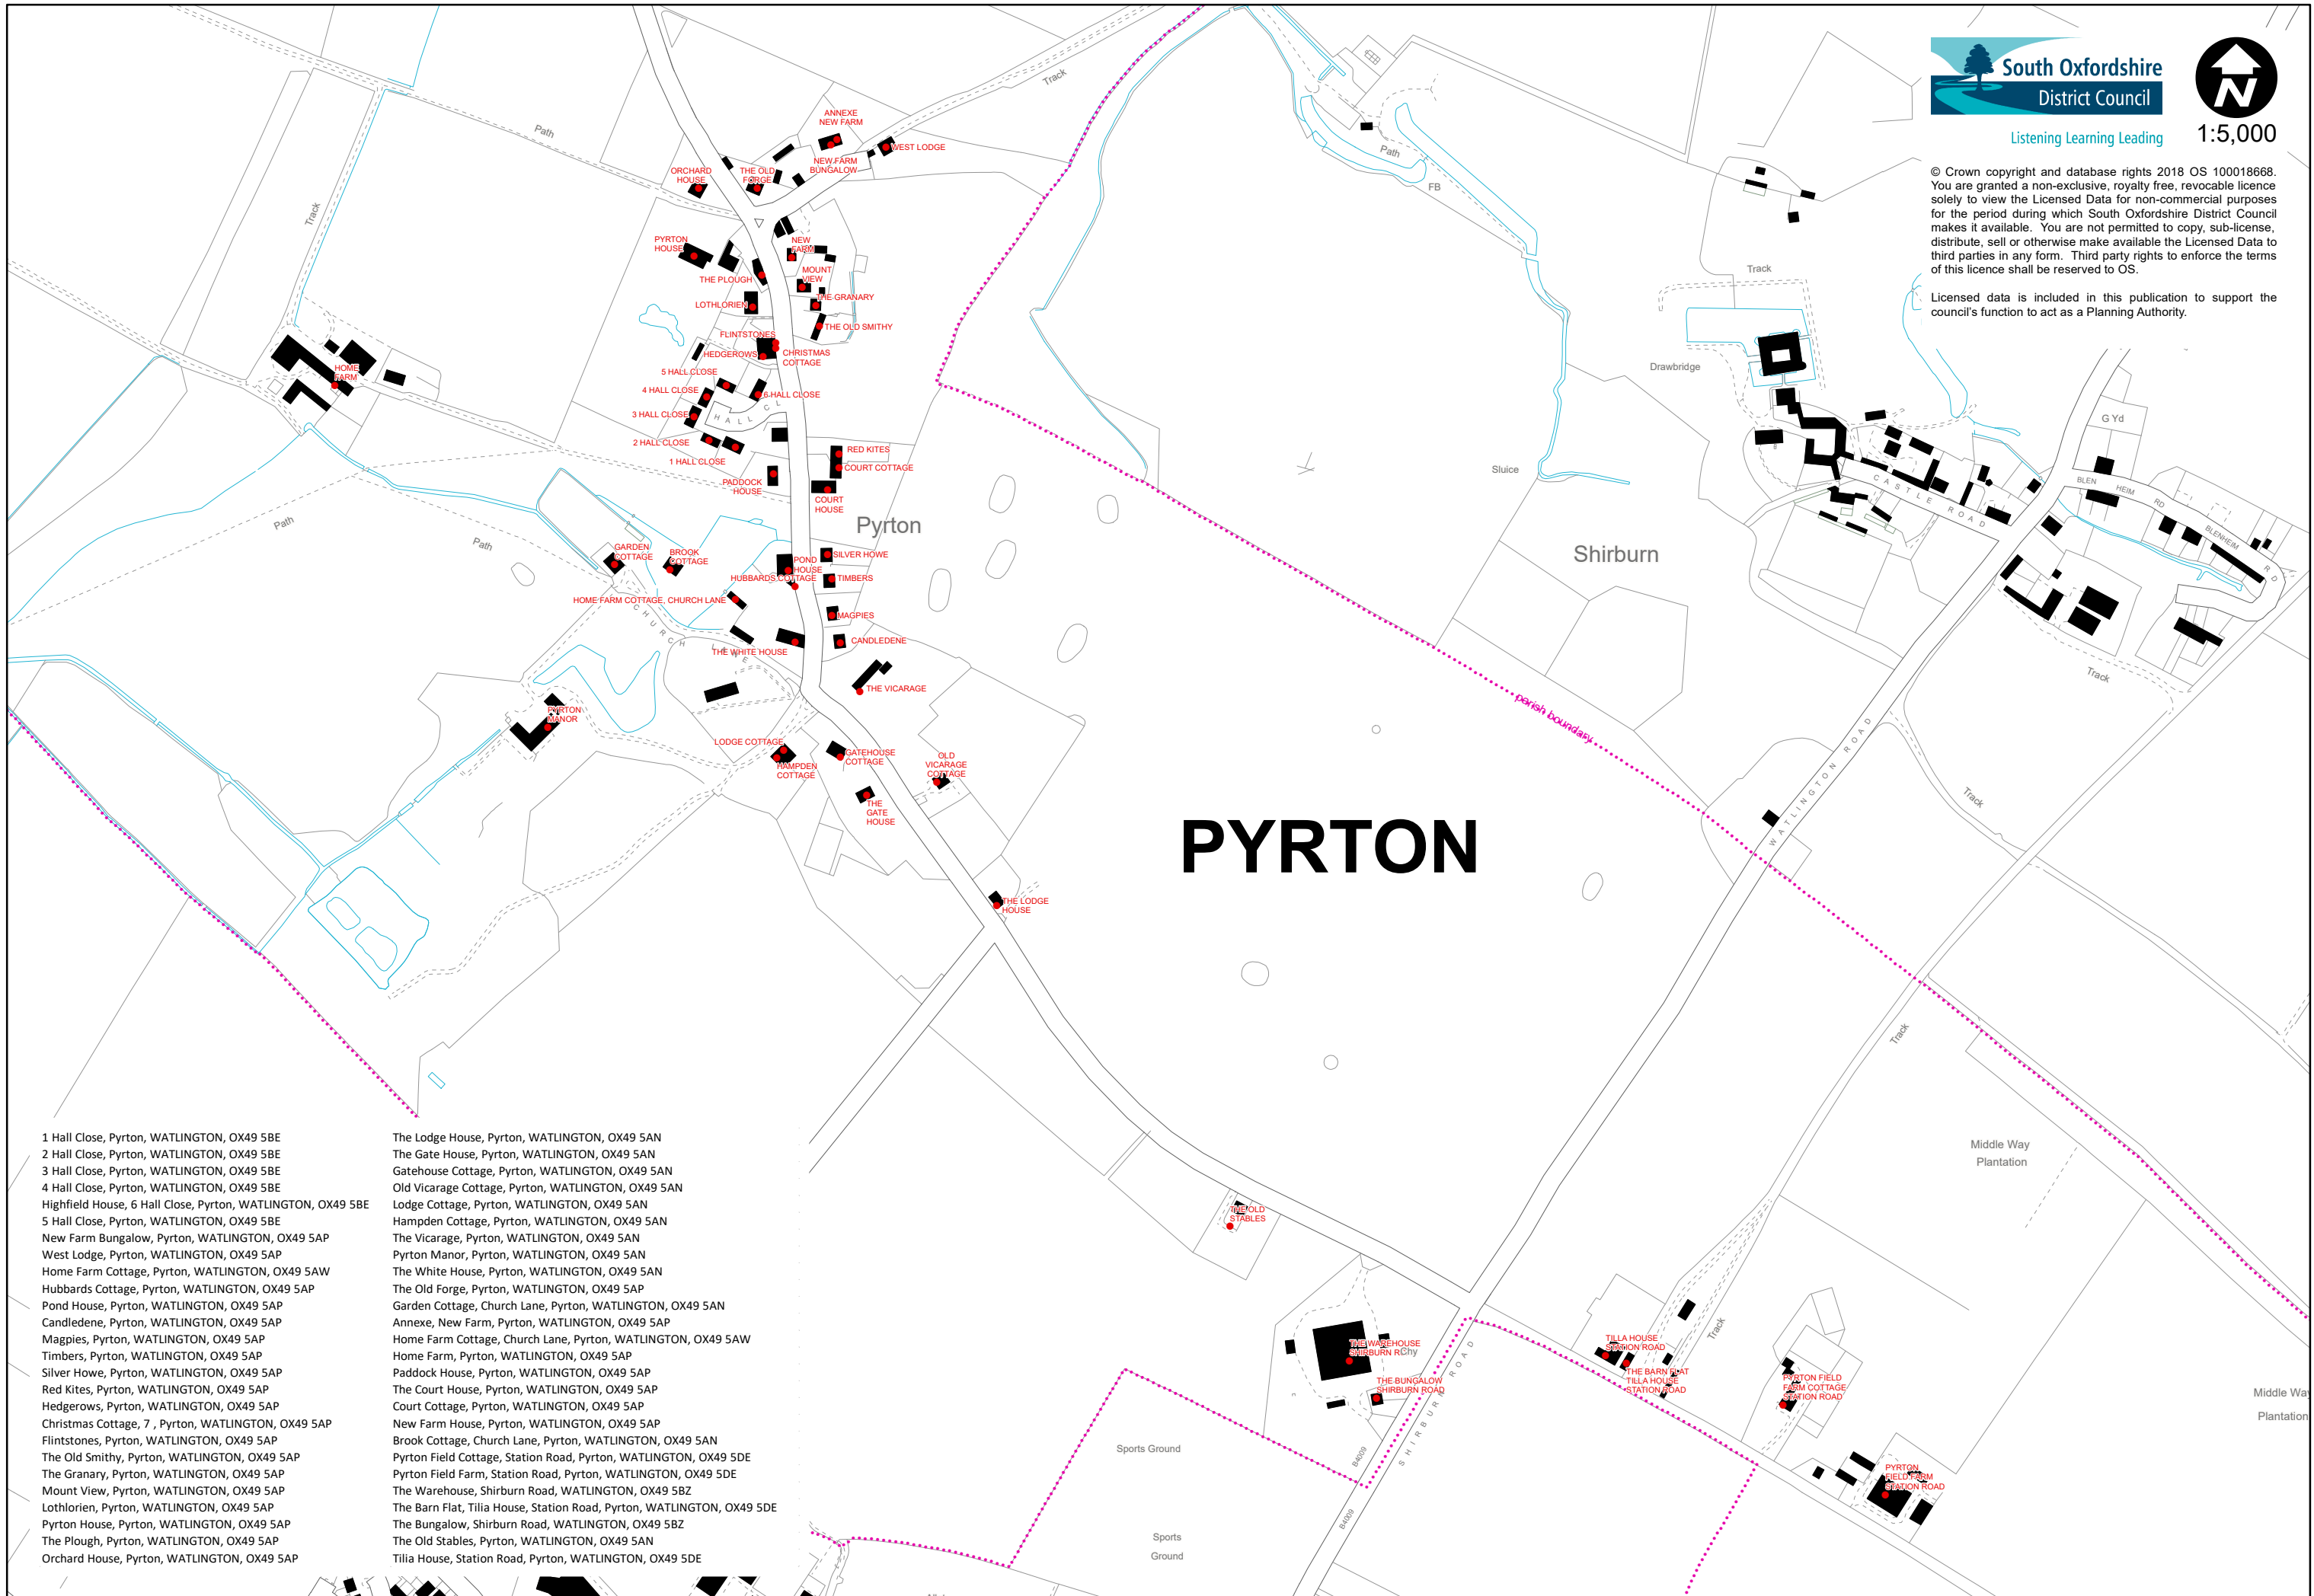

Licensed data is included in this publication to support the council's function to act as a Planning Authority.

- 1 Hall Close, Pyrton, WATLINGTON, OX49 5BE
- 2 Hall Close, Pyrton, WATLINGTON, OX49 5BE
- 3 Hall Close, Pyrton, WATLINGTON, OX49 5BE
- 4 Hall Close, Pyrton, WATLINGTON, OX49 5BE
- Highfield House, 6 Hall Close, Pyrton, WATLINGTON, OX49 5BE
- 5 Hall Close, Pyrton, WATLINGTON, OX49 5BE
- New Farm Bungalow, Pyrton, WATLINGTON, OX49 5AP
- West Lodge, Pyrton, WATLINGTON, OX49 5AP
- Home Farm Cottage, Pyrton, WATLINGTON, OX49 5AW
- Hubbards Cottage, Pyrton, WATLINGTON, OX49 5AP
- Pond House, Pyrton, WATLINGTON, OX49 5AP
- Candledene, Pyrton, WATLINGTON, OX49 5AP
- Maggies, Pyrton, WATLINGTON, OX49 5AP
- Timbers, Pyrton, WATLINGTON, OX49 5AP
- Silver Howe, Pyrton, WATLINGTON, OX49 5AP
- Red Kites, Pyrton, WATLINGTON, OX49 5AP
- Hedgerows, Pyrton, WATLINGTON, OX49 5AP
- Christmas Cottage, 7, Pyrton, WATLINGTON, OX49 5AP
- Flintstones, Pyrton, WATLINGTON, OX49 5AP
- The Old Smithy, Pyrton, WATLINGTON, OX49 5AP
- The Granary, Pyrton, WATLINGTON, OX49 5AP
- Mount View, Pyrton, WATLINGTON, OX49 5AP
- Lothlorien, Pyrton, WATLINGTON, OX49 5AP
- Pyrton House, Pyrton, WATLINGTON, OX49 5AP
- The Plough, Pyrton, WATLINGTON, OX49 5AP
- Orchard House, Pyrton, WATLINGTON, OX49 5AP